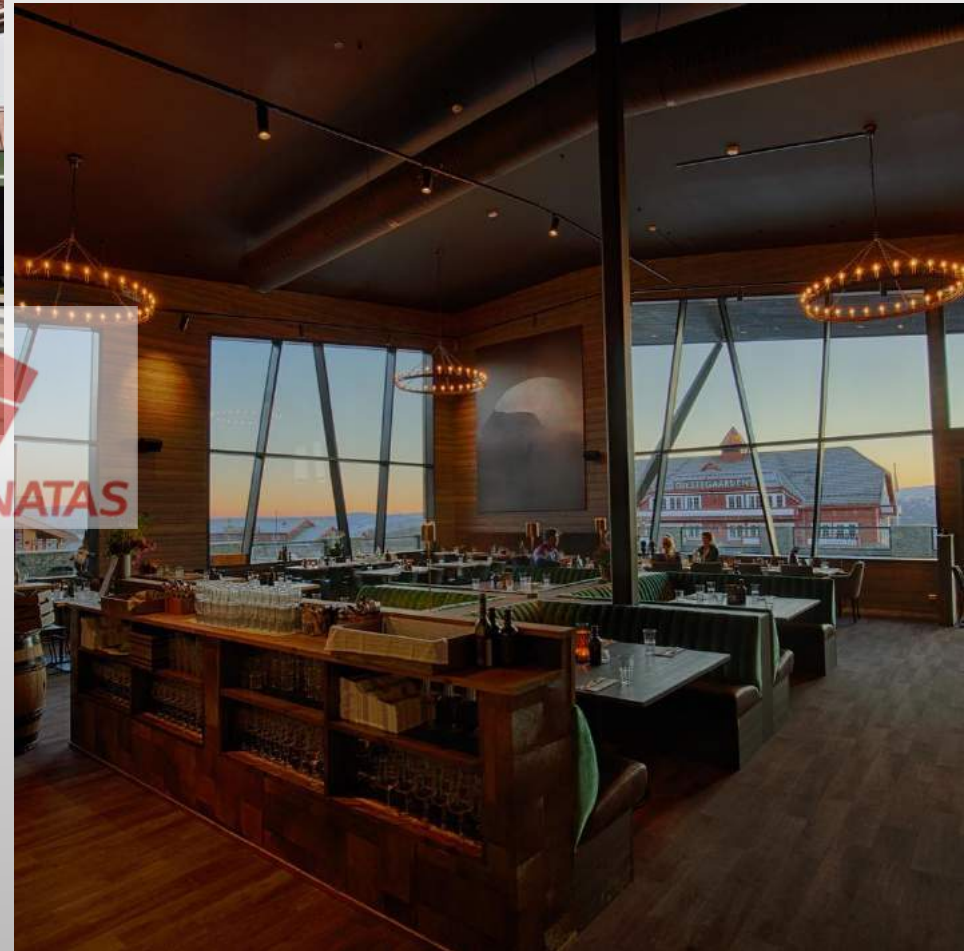

Profile system: Reynaers CW50
curtain wall system, CS77 doors.

Arnolds Pub – skiing resort

Norway, Beitostølen

Date: 2018

Profile system: Gutman Lara curtain wall system, Reynaers CS77HI windows and doors.