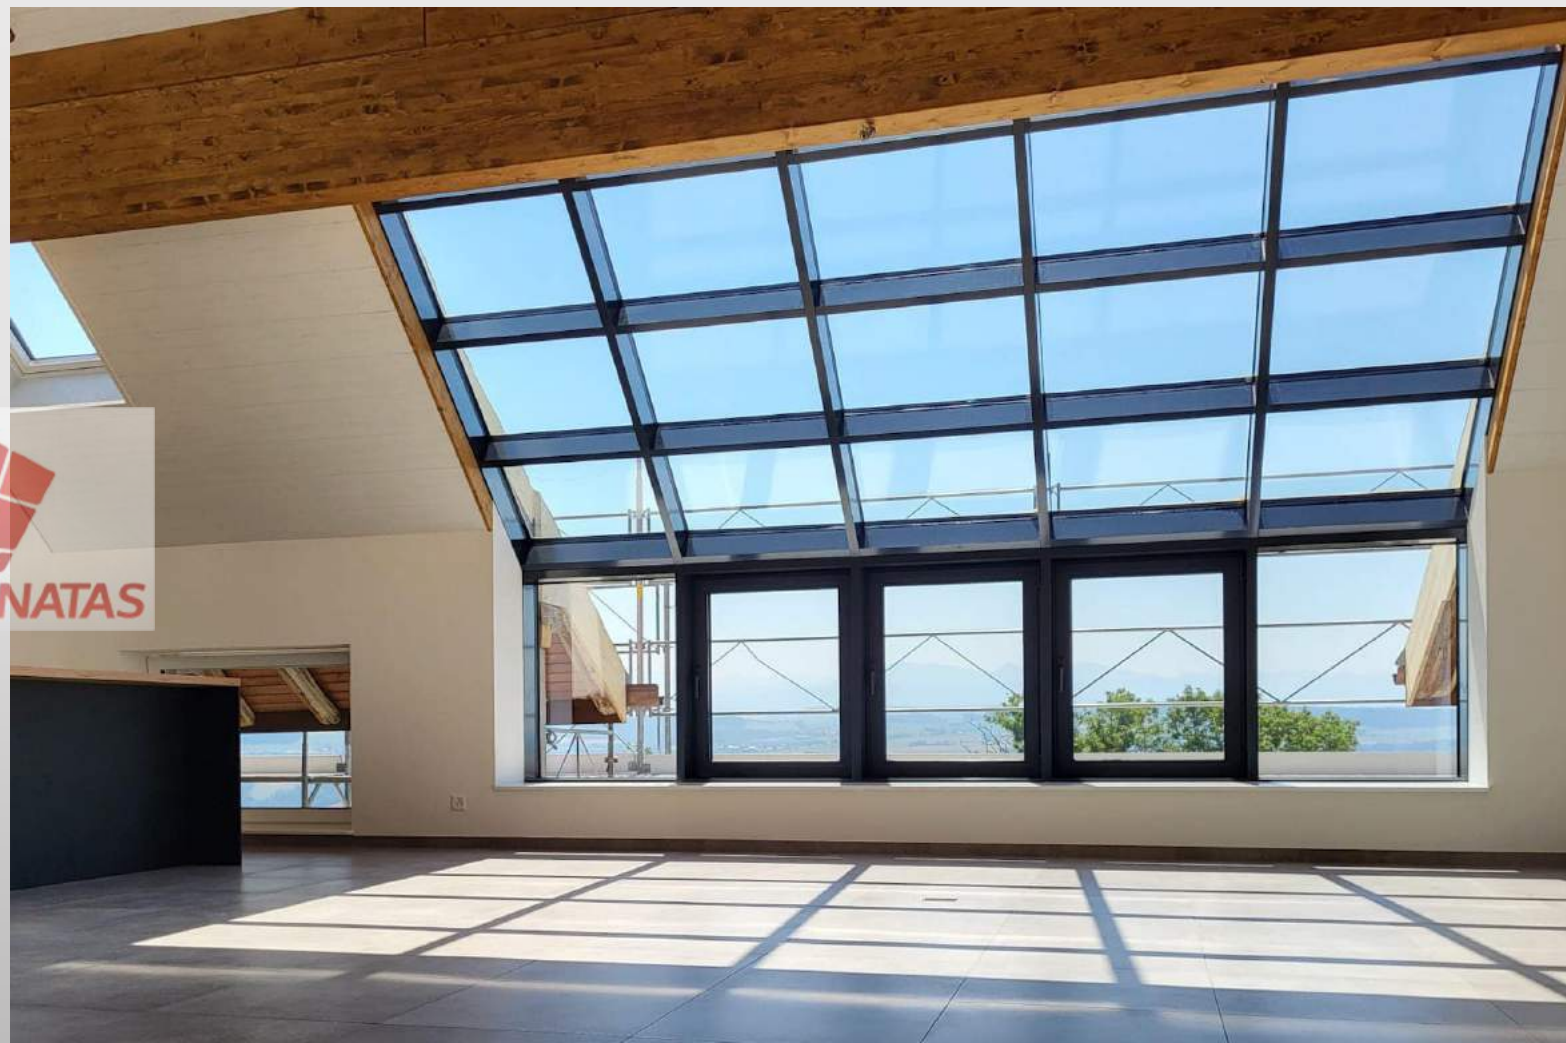

Switzerland
Date: 2022
Profile system: Reynaers
CW 50-RA-HI MT, ML 8