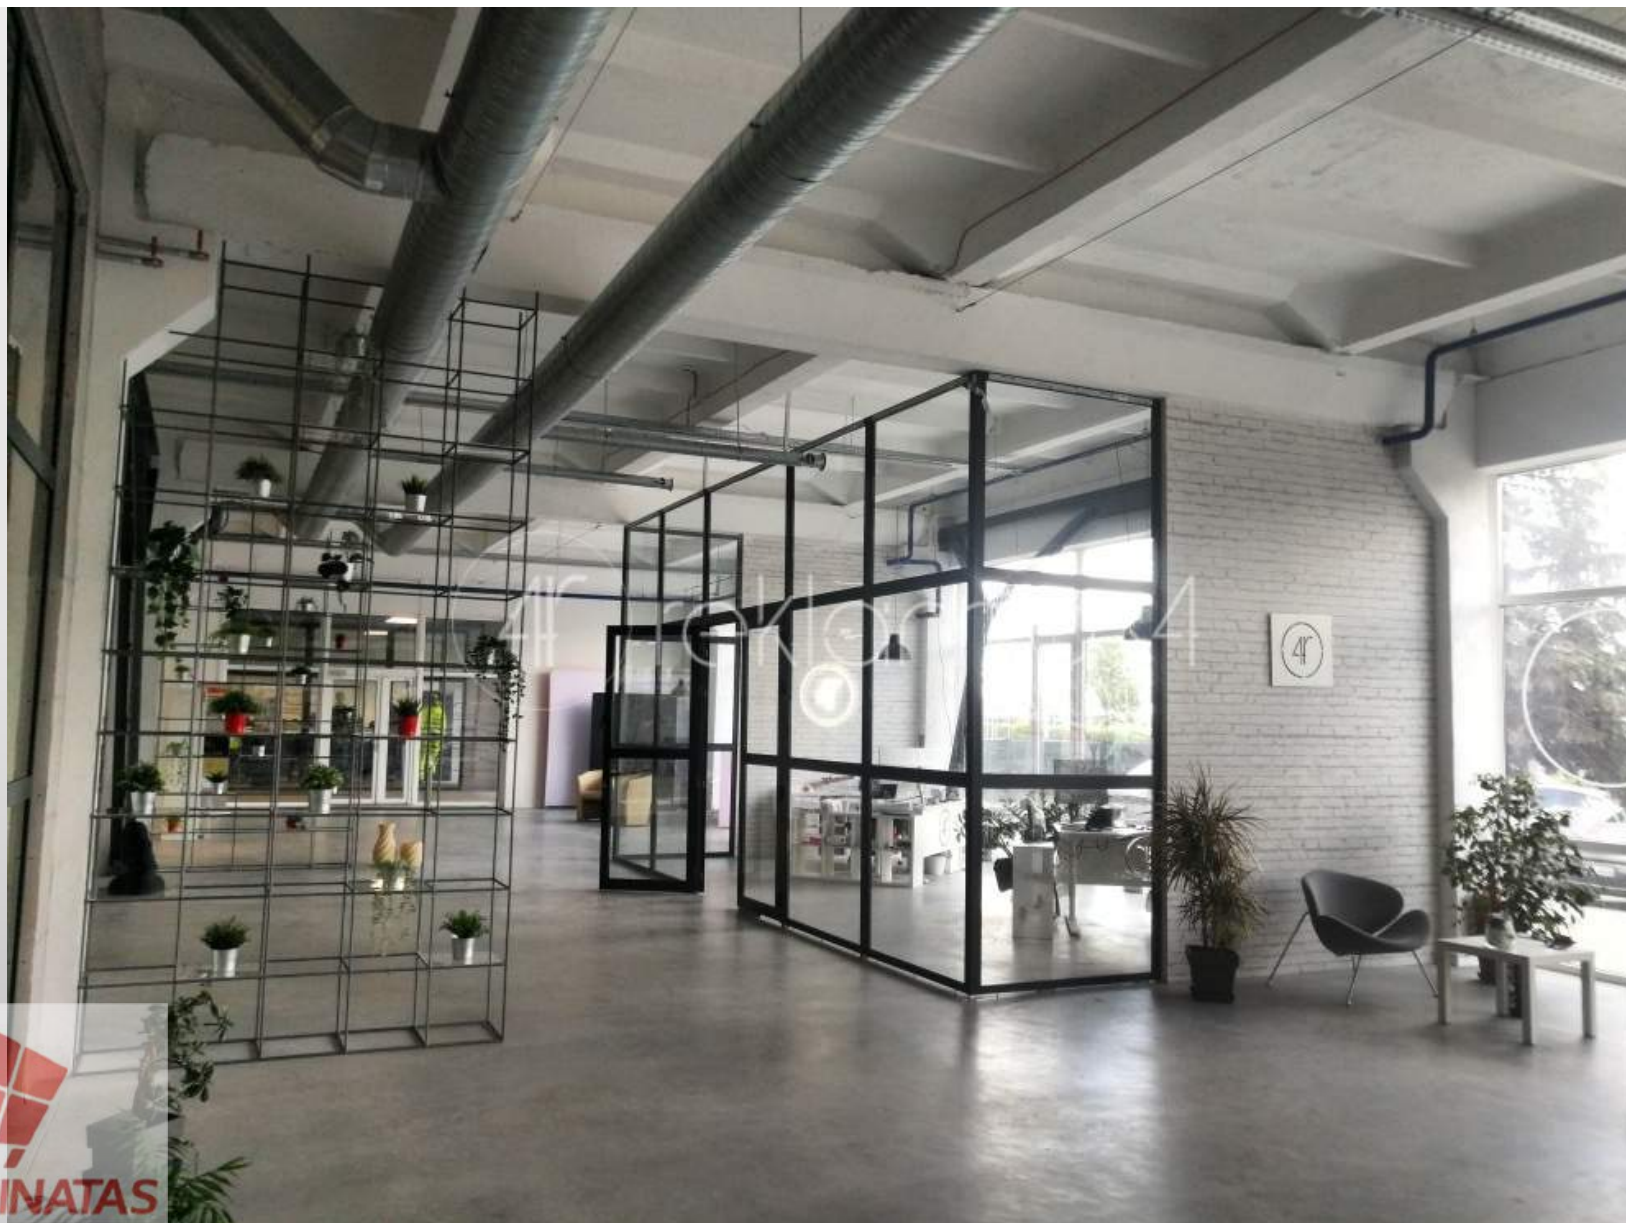

Reklamos 4 office

Vilnius, Lithuania
Date: 2020
Profile system:
Aluprof MB45