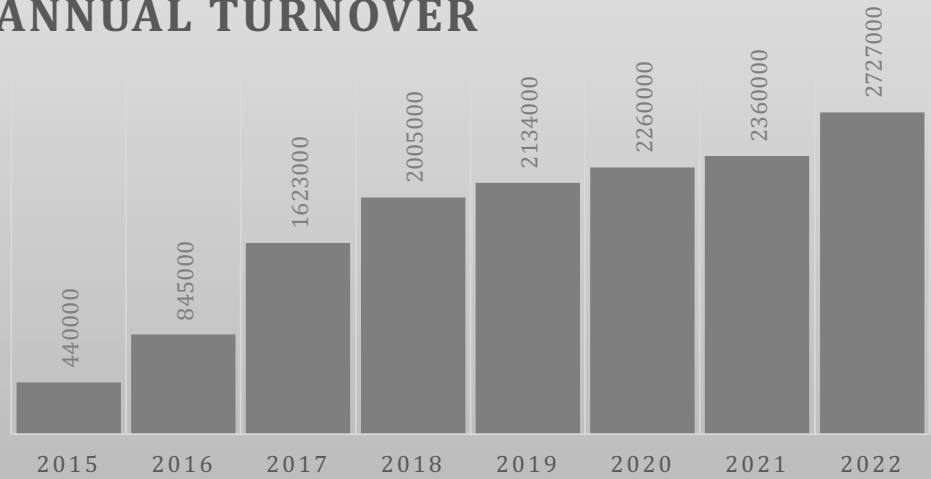

...aluminum is in our mind...

ALIUMINATAS
UAB production
facilities:
2.400 m²

The company
has 25
employees
(data of 2023
May).

The majority of
employees have
more than 10
years of
experience in
window
manufacturing
companies.

The number of
employees
increases every
year in
proportion to
the annual
turnover.

ANNUAL TURNOVER

- Lithuanian capital company was founded in 2014
 - The factory is located at Pramonės str. 97 in Vilnius, Lithuania
- **ALIUMINATAS is manufacturing company that produces aluminum-glass constructions:**
 - windows
 - doors
 - bi-fold doors and sliding doors
 - curtain wall systems
 - non-standard systems solutions
- Main suppliers of aluminum systems:
 - Reynaers
 - Aluprof
 - Gutmann